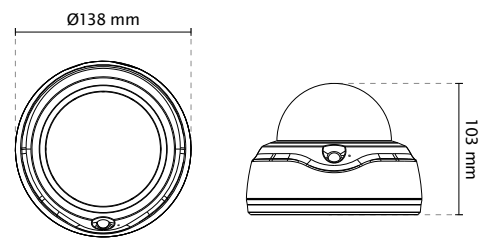

Dimensions

Compatible Accessories

Mounting Kits

PoE Kits