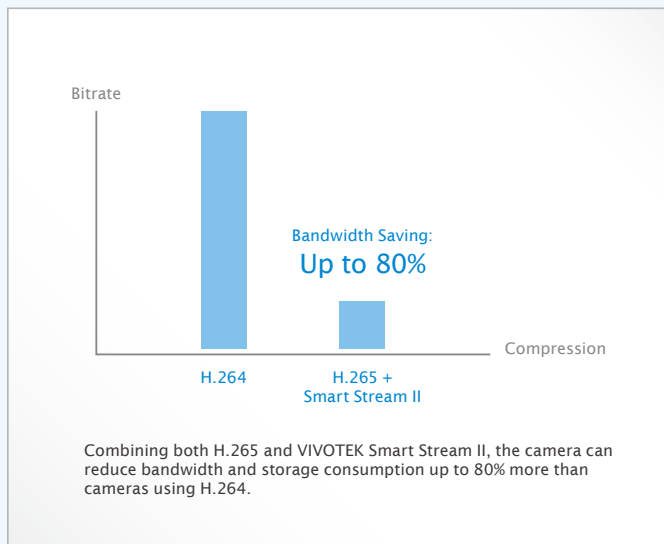

FD9171-HT

Fixed Dome Network Camera

3MP · H.265 Compression · Smart Stream II · Bandwidth Saving · WDR Pro · SNV · PIR · P-iris · 30M IR · DIS

VIVOTEK's FD9171-HT is a brand-new professional H.265 high-efficiency indoor dome network camera, offering 30 fps @ 3-Megapixels with outstanding image quality. Employing H.265 technology enables the camera to provide higher and more efficient image compression rates than previous H.264 systems. In addition, VIVOTEK's sophisticated Smart Stream II enables the camera to optimize resolution for a desired object or area and therefore to maximize efficiency of bandwidth usage. Combining H.265 and Smart Stream II, the FD9171-HT can reduce both bandwidth and storage consumption up to 80%* while producing image quality of the high standard.

- H.265 Compression Technology
- 1/2.8" Progressive CMOS Sensor
- 30 fps @ 2048x1536
- Smart Stream II to Optimize Bandwidth Efficiency
- WDR Pro for Unparalleled Visibility in High Contrast Environments
- Built-in IR Illuminators, Effective up to 30 Meters
- Remote Focus for Easy Focus Adjustments
- SNV (Supreme Night Visibility) for Low Light Conditions
- PIR
- Video Rotation for Corridor View
- P-iris Lens
- DIS (Digital Image Stabilization)